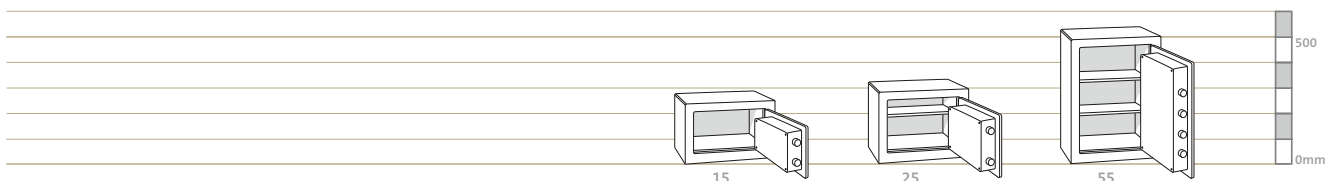

0800 52 63 88 • INSAFE.COM